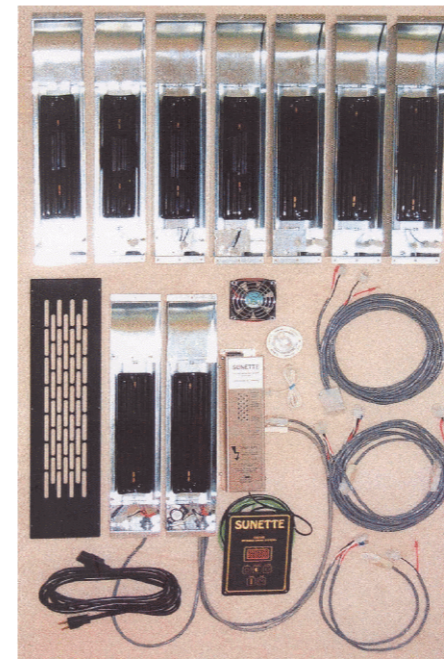

-  Ceiling Heater 100 Watt
-  Under-Bench Heater 200 Watt
-  Back Heater 100 Watt
-  Front Heater 300Watt
-  Fan
-  12V/20W Halogen Lamp

1" = 25cm

Distributed by:

Floorplan Samples and a typical Electrical Kit for a nine Heater Sauna. For additional Information and more Floorplan Layouts please visit [www.Sunette.com](http://www.Sunette.com)